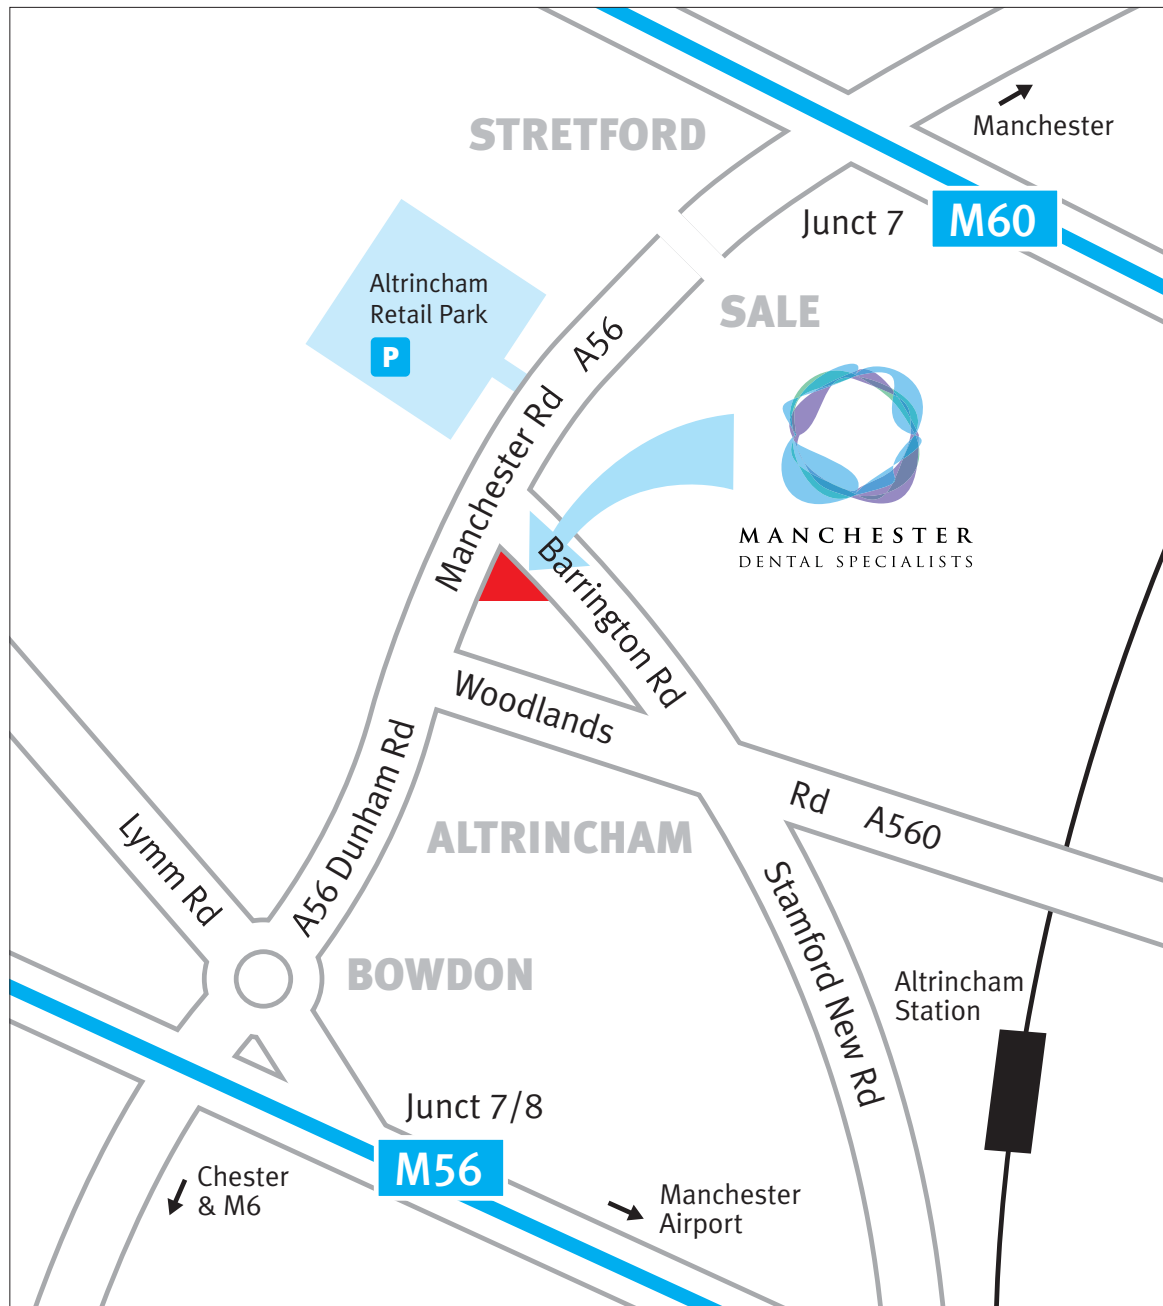

Manchester Dental Specialists

how to find us

62 Manchester Road, Altrincham, Cheshire, WA14 4PJ

t 0161 924 0335 **f** 0161 924 0330

e info@manchesterdentalspecialists.co.uk

w www.manchesterdentalspecialists.co.uk